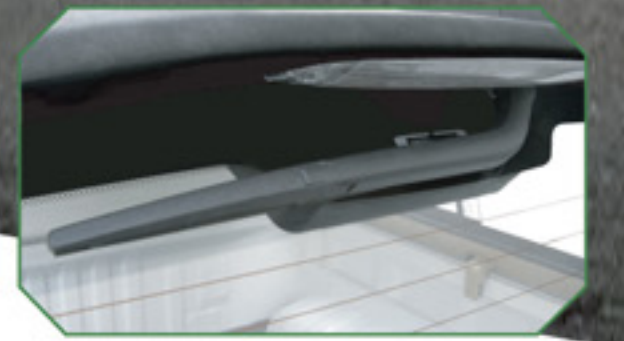

Rear wiper / water spray