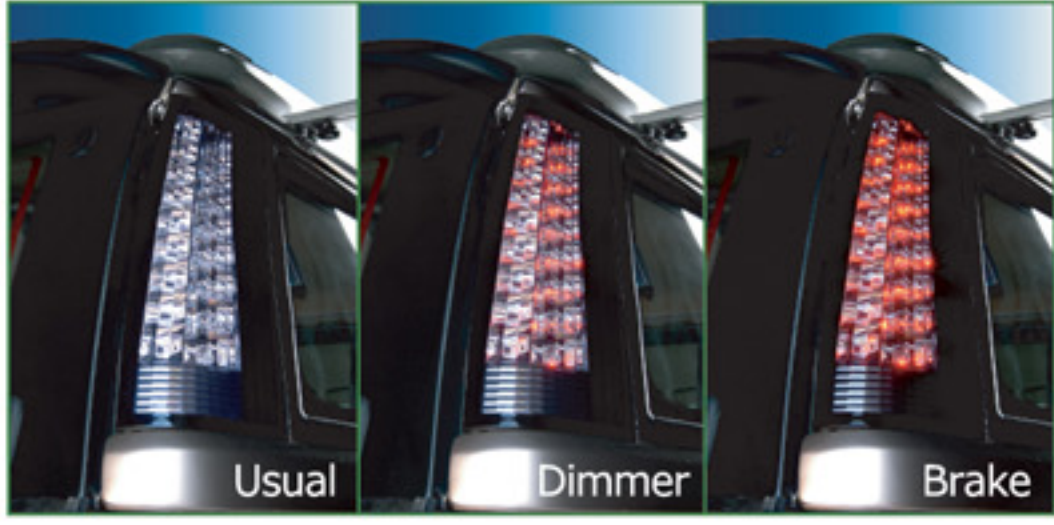

**Roof rail is an option

G3 WORLD CLASS HARDTOP

Beyond the future with
CARRYBOY G3
Hardtop

CNPD-G3 Double Cab
CNPC-G3 Extended Cab

Rear Pillar LED.
Tinted acrylic lens with LED Super bright stop light in SUV style.