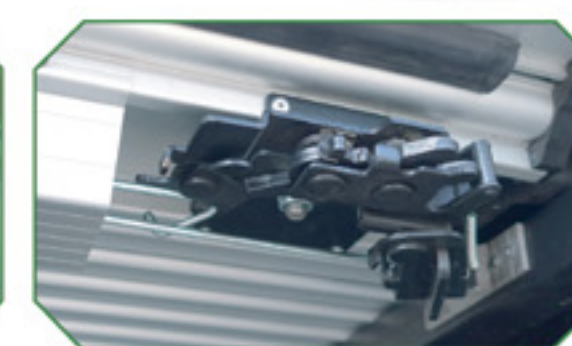

Rotary Lock System