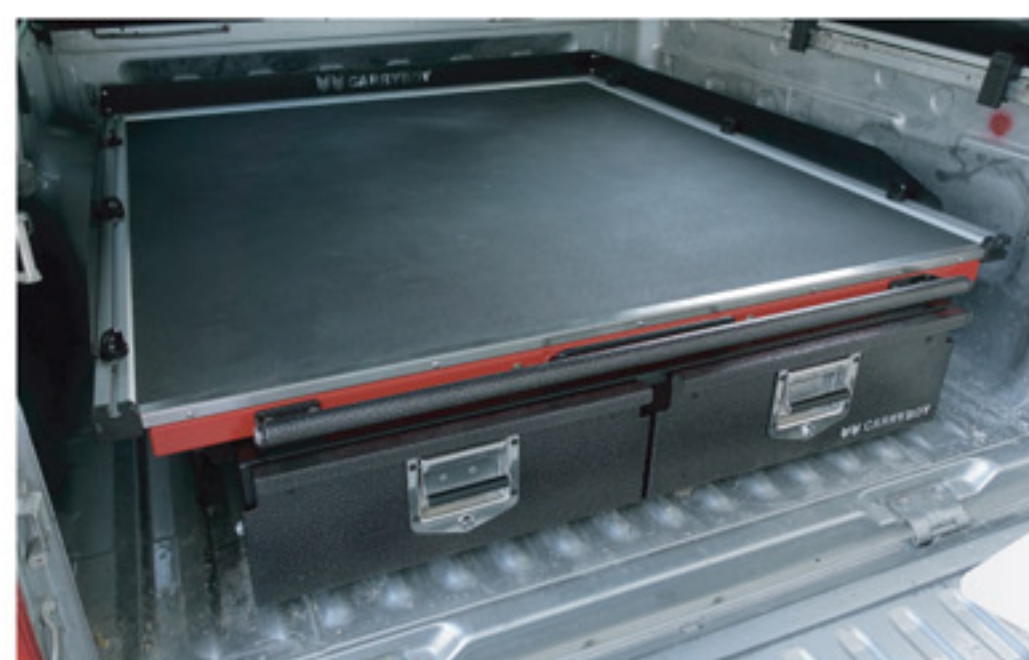

CB-800 Carryboy Slide Box Size S/M/L