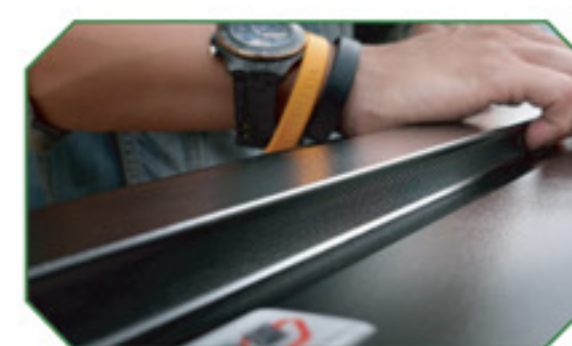

Finger Grib Profile