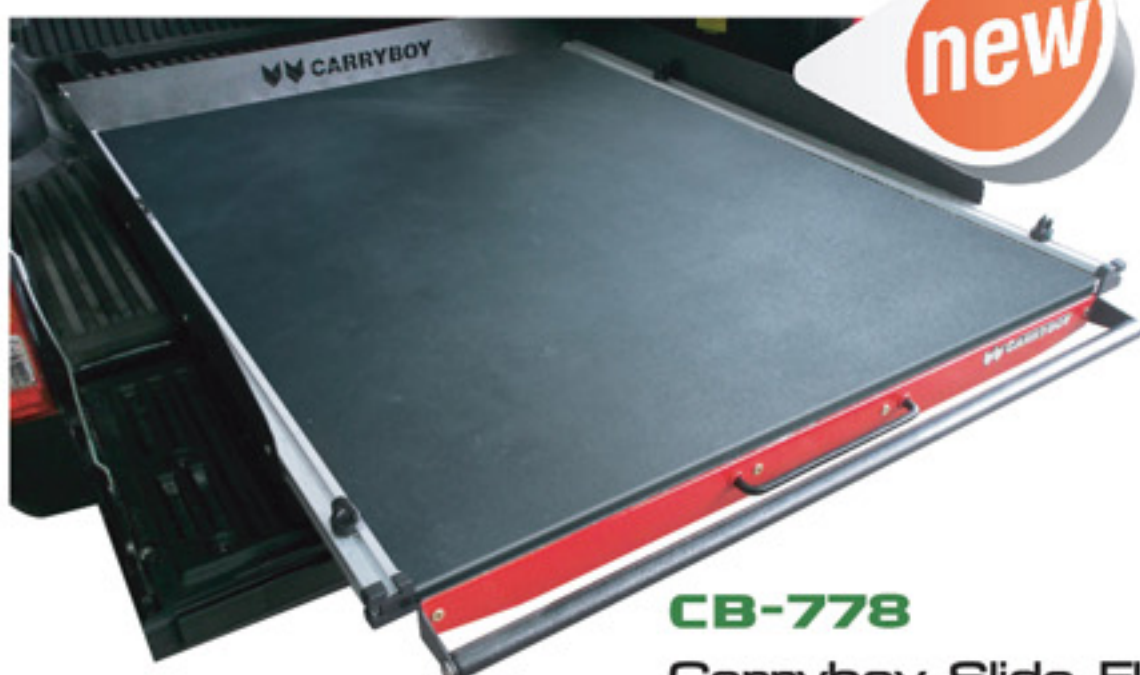

CB-778
Carryboy Slide Floor

new