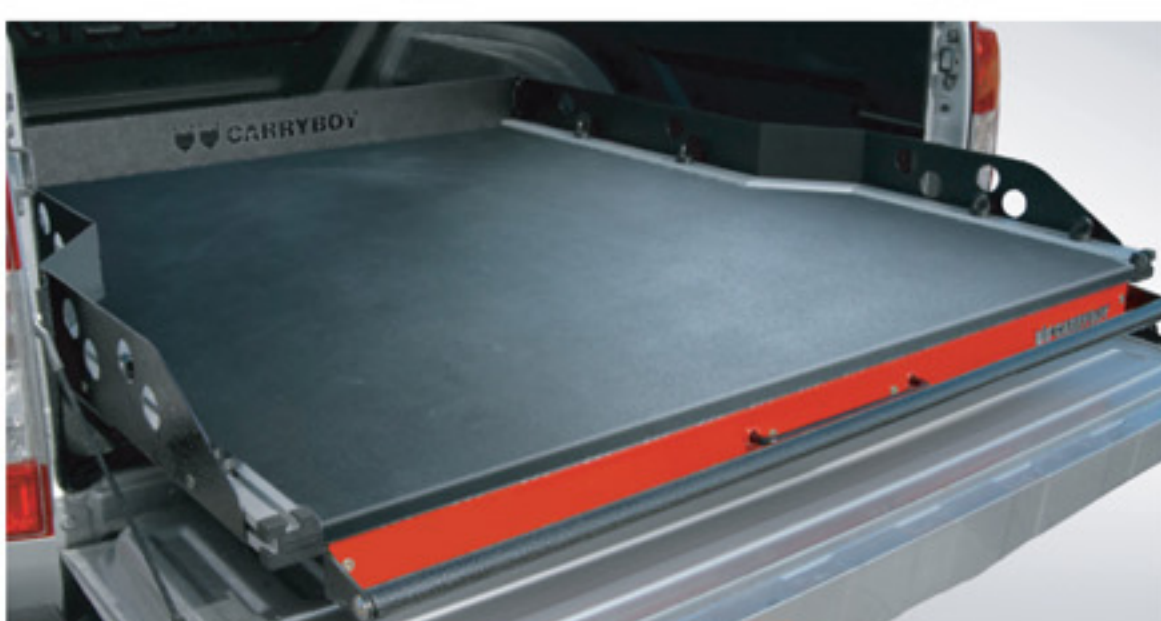

CB-788 Carryboy Slide Floor